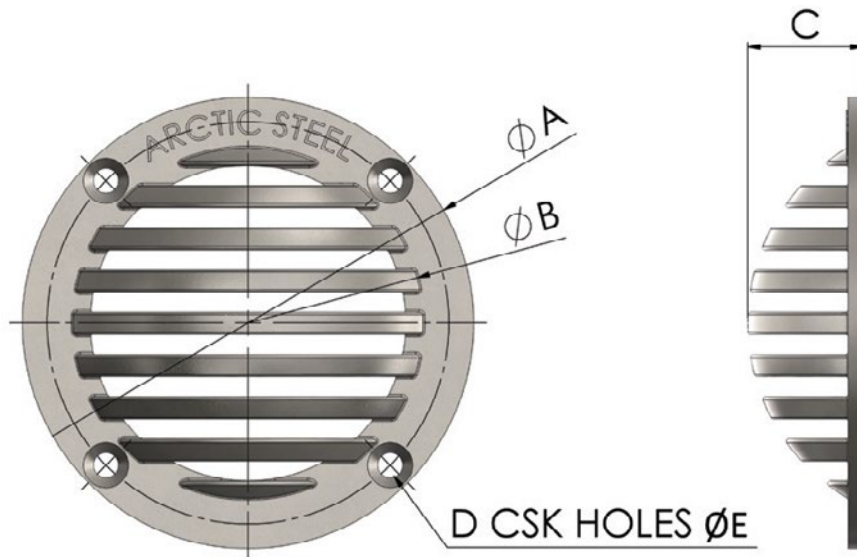

The Right Connection®

ARCTIC STEEL

STRENGTH PERFORMANCE RELIABILITY

Rose Strainers

A solid cast 2205 Stainless Steel Strainer designed to scoop water into thru hull fittings when the boat is in motion, at the same time preventing large particles and debris from entering the marine systems aboard.

Available in 2 sizes.

Style	A mm	B mm	C mm	D mm	E mm	Fits Thru Hulls
IRS-90	90	66	23	4	5	0.5" 0.75" 1"
IRS-150	153	118	35	6	5	1.25" 1.5" 2" 2.5" 3"

GENERAL
Marine
SERVICES

156 Beaumont Street · Westhaven · Auckland · New Zealand