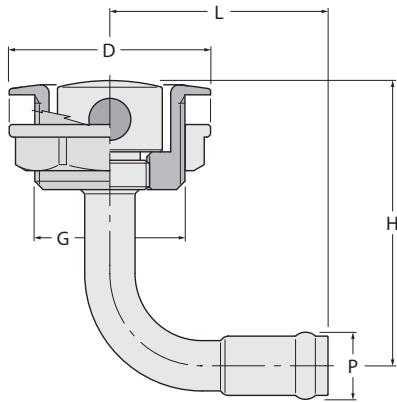

sfiati e ombrinali vents and scuppers

1186

Sfiato portagomma curvo a scomparsa
Hiding vent with hose connection bent

1186 ■

Weight (gr)	225
L	52
D	48
H	68
P	16
G	ø35x16

Ottone cromato ■
Chromium-plated brass

1187

Sfiato portagomma dritto a scomparsa
Hiding vent with hose connection - straight

1187 ■ ■

Weight (gr)	210	320
D	48	54
H	49	59
P	16	20
G	ø35x16	1"1/4x20

Ottone cromato ■
Chromium-plated brass

GENERAL
Marine
SERVICES