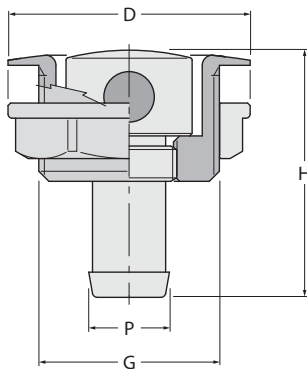

sfiati e ombrinali vents and scuppers

1186

Sfiato portagomma curvo a scomparsa
Hiding vent with hose connection bent

1186 ■

Weight (gr)	225
L	52
D	48
H	68
P	16
G	ø35x16

Ottone cromato ■
Chromium-plated brass

1187

Sfiato portagomma dritto a scomparsa
Hiding vent with hose connection - straight

1187 ■ ■

Weight (gr)	210	320
D	48	54
H	49	59
P	16	20
G	ø35x16	1"1/4x20

Ottone cromato ■
Chromium-plated brass

GENERAL
Marine
SERVICES