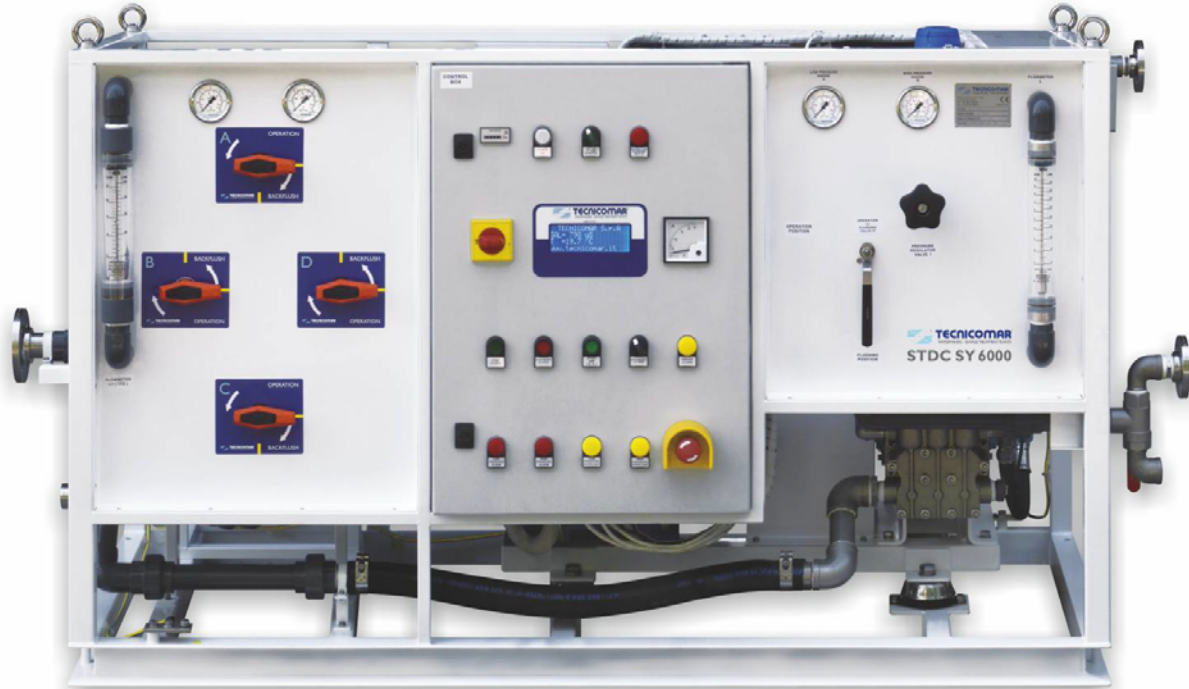

### STDC SPECIAL GREEN

**SPECIAL GREEN SERIES:**

The new Tecnicomar ECO watermakers produce up to 60% more fresh water and consume up to 35% less of energy consumption than others, based on the same size!

Tecnicomar STDC are automatic Reverse Osmosis systems ideal for the production of high quantities of fresh water from sea water. The STDC Special Green series is highly reliable for a non-stop continuous operation and designed to work under extreme conditions like high and low temperatures and vibrations. The watermakers can be customized for specific

exigencies and are assembled on a solid stainless steel frame. Tecnicomar STDC fresh water generators are equipped with an electro-mechanical control panel with display that allows to manage all functions in an intuitive mode. They can run in manual mode in case of temporary failure. The ASME approved pressure vessels are made of reinforced fiberglass.

STDC SY I2000

STDC SY 6000

**TECHNICAL DATA**

Model	Production by hour (litres / gallons)	Production by day (litres / gallons)	Power supply (Volt) / Frequency (Hz) Installed power (kW)	Max dimensions -L x W x H- (mm)	Weight (kg)
STDC SY 3000	600 / 158	14400 / 3805	400 V AC - 50 Hz 3-phase* - 5.5 kW	1500 x 840 x 830	160
STDC SY 4500	800 / 211	19200 / 5073	400 V AC - 50 Hz 3-phase* - 5.5 kW	1500 x 840 x 830	180
STDC SY 6000	1000 / 264	24000 / 6340	400 V AC - 50 Hz 3-phase* - 7.5 kW	1500 x 840 x 830	210
STDC SY 9000	1500 / 395	36000 / 9480	400 V AC - 50 Hz 3-phase* - 15 kW	1930x 1150 x 1360	300
STDC SY 12000	2000 / 528	48000 / 11400	400 V AC - 50 Hz 3-phase* - 18.5 kW	1930x 1150 x 1360	360