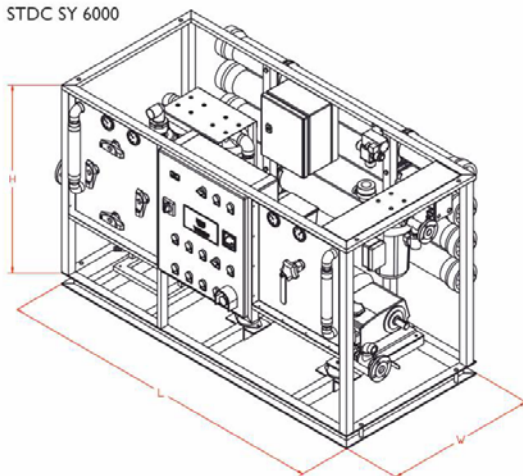

TECHNICAL DATA

Model	Production by hour (litres / gallons)	Production by day (litres / gallons)	Power supply (Volt) / Frequency (Hz) Installed power (kW)	Max dimensions -L x W x H- (mm)	Weight (kg)
STDC SY 3000	600 / 158	14400 / 3805	400 V AC - 50 Hz 3-phase* - 5.5 kW	1500 x 840 x 830	160
STDC SY 4500	800 / 211	19200 / 5073	400 V AC - 50 Hz 3-phase* - 5.5 kW	1500 x 840 x 830	180
STDC SY 6000	1000 / 264	24000 / 6340	400 V AC - 50 Hz 3-phase* - 7.5 kW	1500 x 840 x 830	210
STDC SY 9000	1500 / 395	36000 / 9480	400 V AC - 50 Hz 3-phase* - 15 kW	1930x 1150 x 1360	300
STDC SY 12000	2000 / 528	48000 / 11400	400 V AC - 50 Hz 3-phase* - 18.5 kW	1930x 1150 x 1360	360

* other voltages and frequencies available on demand

STDC SY 6000