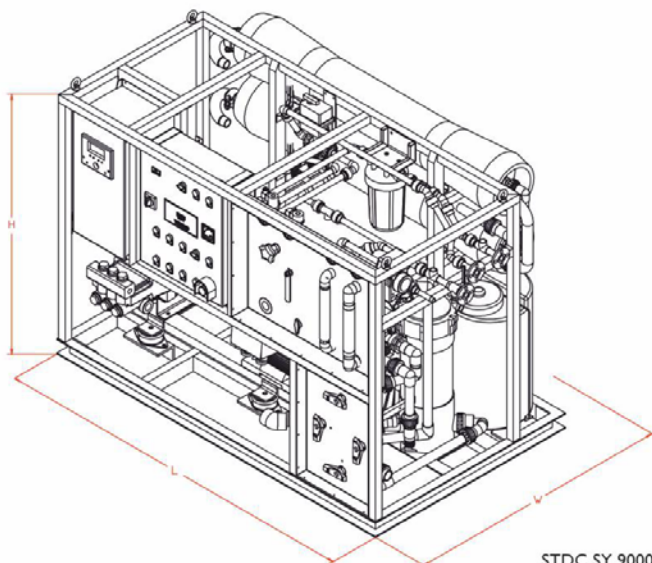

TECHNICAL DATA

Model	Production by hour (litres / gallons)	Production by day (litres / gallons)	Power supply (Volt) / Frequency (Hz) Installed power (kW)	Max dimensions -L x W x H- (mm)	Weight (kg)
STDC SY 3000	600 / 158	14400 / 3805	400 V AC - 50 Hz 3-phase* - 5.5 kW	1500 x 840 x 830	160
STDC SY 4500	800 / 211	19200 / 5073	400 V AC - 50 Hz 3-phase* - 5.5 kW	1500 x 840 x 830	180
STDC SY 6000	1000 / 264	24000 / 6340	400 V AC - 50 Hz 3-phase* - 7.5 kW	1500 x 840 x 830	210
STDC SY 9000	1500 / 395	36000 / 9480	400 V AC - 50 Hz 3-phase* - 15 kW	1930x 1150 x 1360	300
STDC SY 12000	2000 / 528	48000 / 11400	400 V AC - 50 Hz 3-phase* - 18.5 kW	1930x 1150 x 1360	360

* other voltages and frequencies available on demand

STDC SY 9000