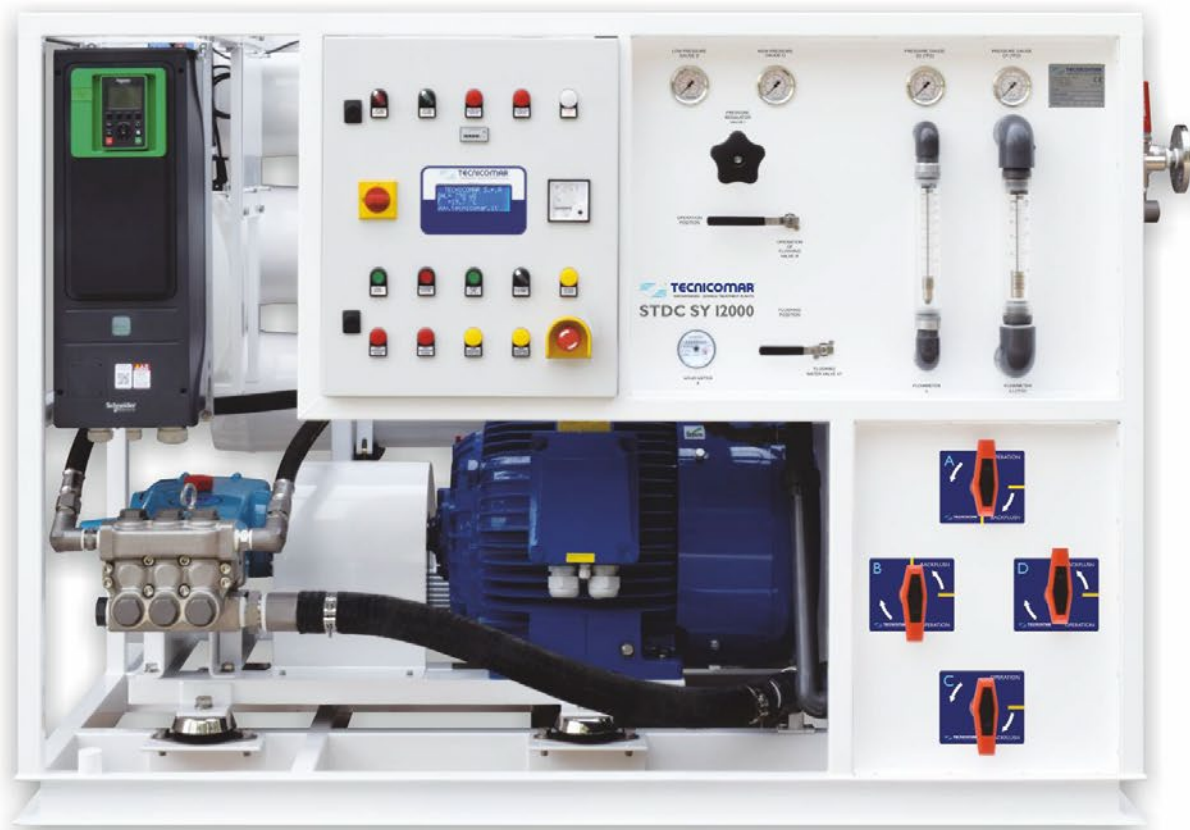

### STDC SPECIAL GREEN

**SPECIAL GREEN SERIES:**

The new Tecnicomar ECO watermakers produce up to 60% more fresh water and consume up to 35% less of energy consumption than others, based on the same size!

Tecnicomar STDC are automatic Reverse Osmosis systems ideal for the production of high quantities of fresh water from sea water. The STDC Special Green series is highly reliable for a non-stop continuous operation and designed to work under extreme conditions like high and low temperatures and vibrations. The watermakers can be customized for specific

exigencies and are assembled on a solid stainless steel frame. Tecnicomar STDC fresh water generators are equipped with an electro-mechanical control panel with display that allows to manage all functions in an intuitive mode. They can run in manual mode in case of temporary failure. The ASME approved pressure vessels are made of reinforced fiberglass.

STDC SY I2000

STDC SY 6000

**TECHNICAL DATA**

Model	Production by hour (litres / gallons)	Production by day (litres / gallons)	Power supply (Volt) / Frequency (Hz) Installed power (kW)	Max dimensions -L x W x H- (mm)	Weight (kg)
STDC SY 3000	600 / 158	14400 / 3805	400 V AC - 50 Hz 3-phase* - 5.5 kW	1500 x 840 x 830	160
STDC SY 4500	800 / 211	19200 / 5073	400 V AC - 50 Hz 3-phase* - 5.5 kW	1500 x 840 x 830	180
STDC SY 6000	1000 / 264	24000 / 6340	400 V AC - 50 Hz 3-phase* - 7.5 kW	1500 x 840 x 830	210
STDC SY 9000	1500 / 395	36000 / 9480	400 V AC - 50 Hz 3-phase* - 15 kW	1930x 1150 x 1360	300
STDC SY 12000	2000 / 528	48000 / 11400	400 V AC - 50 Hz 3-phase* - 18.5 kW	1930x 1150 x 1360	360