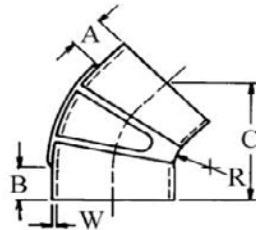

TRIDENT MARINE®

TRIDENT WET EXHAUST - 45° ELBOWS

240X Series

Trident Silicone marine wet exhaust connections. They are molded of 100% Extra High temperature Red silicone with a smooth bore and cover; except elbows of 6" I.D. or larger have molded reinforcing ribs on the outside. These elbows have excellent resistance to ozone, salt water, diesel fumes and splash, cold, heat, and aging. Exceeds (SAE J2006-R1, and ABYC & NMMA P-1) exhaust standards. Red Extra High Temp silicone 500°F (260°C) max continuous. 10 Year Warranty.

Specifications

Construction:

Extra High Temp Silicone - Molded

Color: Red

Reinforcement: Reinforcing Ribs on 6" I.D. and above

Temperature Range: up to 500°F (260°C)

Part Number	ID		A		B		C		R		W		Elbow Deg.
	in.	mm.	in	mm	in	mm	in	mm	in	mm	in	mm	
240X3000	3	76.2	1.5	3.8	1.5	3.8	5.5	14	2	5.1	0.25	6.4	45°
240X3500	3.5	88.9	1.5	3.8	1.5	3.8	5.5	14	2	5.1	0.25	6.4	45°
240X4000	4	101.6	1.5	3.8	1.5	3.8	5.5	14	2	5.1	0.25	6.4	45°
240X4500	4.5	114.3	1.5	3.8	1.5	3.8	5.75	14.6	1.75	4.5	0.25	6.4	45°
240X5000	5	127	1.62	4.1	1.62	4.1	5.75	14.6	1.75	4.5	0.25	6.4	45°
240X6000	6	152.4	2	5.1	2	5.1	6.5	16.5	1.75	4.5	0.25	6.4	45°
240X8000	8	203.2	2.25	5.7	2.25	5.7	8.25	21	2.12	5.4	0.37	9.4	45°
294X10000	10	254	2.25	5.7	2.25	5.7	10.5	26.7	3.12	7.9	0.37	9.4	45°

*To add 4 x #720 series Stainless Steel T-Bolt Clamps, add "SS" to the end of the part number. (240X3000SS)

TRIDENT RUBBER INC.

585 PLUM RUN ROAD
CANONSBURG PA, 15317

1-800-414-2628

WWW.TRIDENTMARINE.COM

GENERAL
Marine
SERVICES

156 Beaumont Street · Westhaven · Auckland · New Zealand

Sales Ph +64 9 309 0048 · sales@generalmarine.co.nz

Service Ph +64 9 368 0938 · service@generalmarine.co.nz

www.generalmarine.co.nz