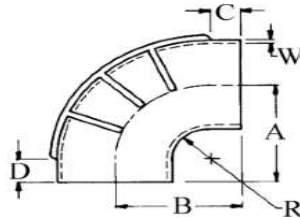

TRIDENT MARINE®

TRIDENT WET EXHAUST 90° ELBOWS

290X Series

Trident Silicone marine wet exhaust connections. They are molded of 100% Extra High temperature Red silicone with a smooth bore and cover; except elbows of 6" I.D. or larger have molded reinforcing ribs on the outside. These elbows have excellent resistance to ozone, salt water, diesel fumes and splash, cold, heat, and aging. Exceeds (SAE J2006-R1, and ABYC & NMMA P-1) exhaust standards. Red Extra High Temp silicone 500°F (260°C) max continuous. 10 Year Warranty.

Specifications

Construction:

Extra High Temp Silicone - Molded

Color: Red

Reinforcement: Reinforcing Ribs on 6" I.D. and above

Temperature Range: up to 500°F (260°C)

Part Number	ID		A		B		C		D		R		W		Elbow Deg.
	in.	mm.	in	mm	in	mm	in	mm	in	mm	in	mm	in	mm	
290X2000	2	50.8	4.5	114	5.5	140	2	50.8	1.75	44.4	2	50.8	0.200	5.1	90°
290X2500	2.5	63.5	4.25	108	4.25	108	1.75	44.4	1.75	44.4	2	50.8	.20	5.1	90°
290X3000	3	76.2	5.25	133	5.25	133	1.75	44.4	1.50	38.1	2	50.8	0.25	6.4	90°
290X3500	3.5	88.9	5.5	140	5.5	140	1.75	44.4	1.50	38.1	2	50.8	0.25	6.4	90°
290X4000	4	101.6	5.75	146	5.75	146	1.75	44.4	1.50	38.1	2	50.8	0.25	6.4	90°
290X4500	4.5	114.3	6	152	6	152	1.75	44.4	1.50	38.1	1.75	44.5	0.25	6.4	90°
290X5000	5	127	6	152	6	152	1.75	44.4	1.62	41.2	1.75	44.5	0.25	6.4	90°
290X6050	6 x 5	152.4 x 127	7	178	6.25	159	1.5	38.1	1.70	43.2	1.5	38.1	0.31	7.9	90°
290X6000	6	152.4	7	178	7	178	2.25	57.2	2.00	57.2	1.75	44.5	0.25	6.4	90°
290X60EL	6	152.4	12.2	310	9.10	231	2	50.8	2.00	50.8	2	50.8	0.25	6.4	90°
290X8000	8	203.2	8.5	216	8.50	216	2	50.8	2.25	57.2	2.12	53.9	0.37	9.4	90°
290X10000	10	254	10.5	267	10.5	267	2.25	57.2	2.25	57.2	3.12	79.3	0.37	9.4	90°

*To add 4 x #720 series Stainless Steel T-Bolt Clamps, add "SS" to the end of the part number. (290X2000SS)

TRIDENT RUBBER INC.

585 PLUM RUN ROAD
CANONSBURG PA, 15317

1-800-414-2628

WWW.TRIDENTMARINE.COM

GENERAL
Marine
SERVICES