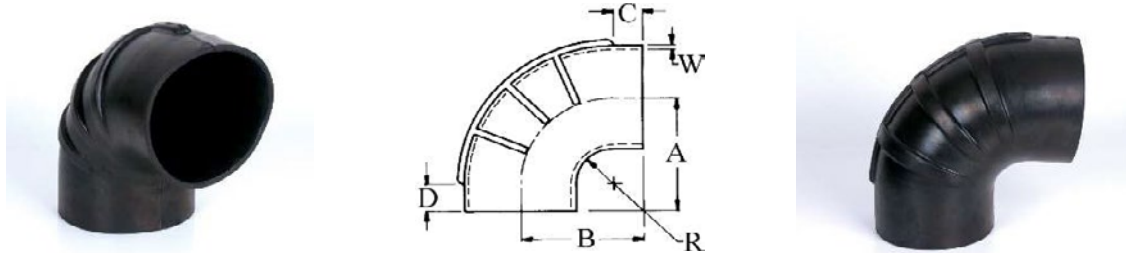

TRIDENT MARINE®

TRIDENT WET EXHAUST ELBOWS

TRL 90° Series

Trident EPDM marine wet exhaust connections. Molded of high temperature black EPDM rubber with a smooth bore and cover; except elbows of 6" I.D. or bigger have molded reinforcing ribs on the outside. These elbows have excellent resistance to ozone, salt water, diesel fumes and splash, cold, heat, and aging. Exceeds (SAE J2006-R1, and ABYC & NMMA P-1 exhaust standards). Black High Temp EDPM Rubber 250°F (121°C) max continuous. 5 Year Warranty.

Specifications

Construction:

High Temp EDPM Rubber.

Color: Black

Reinforcement: Reinforcing Ribs on 6" I.D. and above

Temperature Range: up to 250°F (121°C)

Part Number	ID		A		B		C		D		R		W		Elbow Deg.	Weight	
	in	mm	in	mm	in	mm	in	mm	in	mm	in	mm	in	mm		Lb/ Ea	Kg/ Ea
TRL-290	2	50.8	4.25	108	4.25	108	2	50.8	2	50.8	2	50.8	0.2	5.1	90°		
TRL2590	2.5	63.5	4.5	114	4.5	114	1.75	44.4	1.75	44.4	2	50.8	0.2	5.1	90°		
TRL-390	3	76.2	5.25	133	5.25	133	1.75	44.4	1.75	44.4	2	50.8	0.25	6.4	90°		
TRL-3590	3.5	88.9	5.5	140	5.5	140	1.75	44.4	1.75	44.4	2	50.8	0.25	6.4	90°		
TRL-490	4	101.6	5.75	146	5.75	146	1.75	44.4	1.75	44.4	2	50.8	0.25	6.4	90°		
TRL-4590	4.5	114.3	6	152	6	152	1.75	44.4	1.75	44.4	1.75	44.4	0.25	6.4	90°		
TRL-590	5	127	6	152	6	152	1.75	44.4	1.75	44.4	1.75	44.4	0.25	6.4	90°		
TRL-6590	6 x 5	152x127	6.25	178	6.25	178	1.5	38	1.5	38	1.5	38	0.31	7.9	90°		
TRL-690	6	152.4	7	178	7	178	2.25	57	2.25	57	1.75	44.4	0.25	6.4	90°		
TRL-690EL	6	152.4	9.1	310	9.1	231	2	50.8	2	50.8	2	50.8	0.25	6.4	90°		
TRL-890	8	203	8.5	216	8.5	216	2	50.8	2.25	57	2.12	54	0.37	9.4	90°		
TRL-1090	10	254	10.5	267	10.5	267	2.25	57	2.25	57	2.25	57	0.37	9.4	90°		

*To add 4 x #720 series Stainless Steel T-Bolt Clamps, add "SS" to the end of the part number. (TRL-390SS)

TRIDENT RUBBER INC.
585 PLUM RUN ROAD
CANONSBURG PA, 15317

1-800-414-2628

WWW.TRIDENTMARINE.COM

GENERAL
Marine
SERVICES